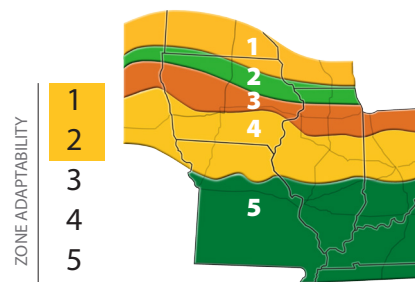

### PLACEMENT / MANAGEMENT

Excellent stress tolerance and agronomics allow placement across variable soil types, but take advantage of its top-end yield potential by placing on highly productive acres. Semi-flex ear works over a wide range of populations.

### RECOMMENDED PLANTING RATE

PRODUCTIVITY LEVEL		
HIGH	MODERATE	LOW
36-40,000	34-38,000	32-36,000

### SOIL ADAPTABILITY

RATING	SOIL CATEGORY
E	<b>LIGHT SOILS</b> – LOW CEC (<10); OM <1.5%; low water-holding capacity; non-irrigated sand; timber soils; marginal productivity; drought prone.
E	<b>MEDIUM SOILS</b> – CEC 11–18; OM 1.5–3.5%; well-drained; silt loam; high productivity.
E	<b>DARK SOILS</b> – HIGH CEC (>18); OM >3.5%; well-drained; dark colored soils.
VG	<b>POORLY-DRAINED</b> – Soils that have the potential to remain saturated for prolonged periods; side hill seeps; gumbo; muck.

### GEOGRAPHIC ZONE ADAPTABILITY