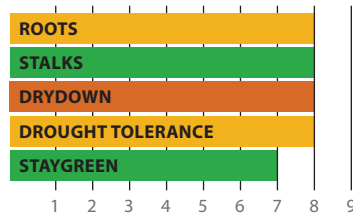

CONTINUOUS CORN MANAGEMENT

- A fungicide application is recommended to manage gray leaf spot and other foliar diseases.
- Use on fields with a low history of Goss' wilt.

LEGEND: E = early for maturity, A = average for maturity, L = late for maturity; M = medium, MS = medium short, MT = medium tall, T = tall; H = high, MH = medium high, ML = medium low; F = flex, SF = semi-flex, D = determinate, SD = semi-determinate. Numerical ratings are based on comparisons among Wyffels hybrids of like maturity where 1 = Low, 5 = Avg, and 9 = High expressions of a trait.

SOIL ADAPTABILITY

RATING	SOIL CATEGORY
E	LIGHT SOILS – LOW CEC (<10); OM <1.5%; low water-holding capacity; non-irrigated sand; timber soils; marginal productivity; drought prone.
E	MEDIUM SOILS – CEC 11–18; OM 1.5–3.5%; well-drained; silt loam; high productivity.
E	DARK SOILS – HIGH CEC (>18); OM >3.5%; well-drained; dark colored soils.
E	POORLY-DRAINED – Soils that have the potential to remain saturated for prolonged periods; side hill seeps; gumbo; muck.

E = excellent, VG = very good, G = good, F = fair, NR = not recommended.

GEOGRAPHIC ZONE ADAPTABILITY

RECOMMENDED PLANTING RATE

PRODUCTIVITY LEVEL		
HIGH	MODERATE	LOW
36-40,000	34-38,000	32-36,000

PLANT PHYSIOLOGY AND HEALTH