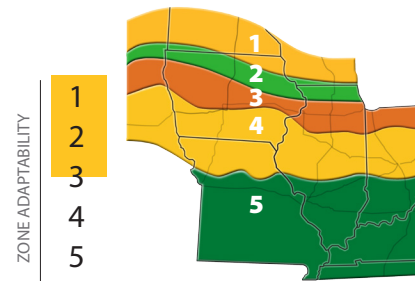

CONTINUOUS CORN MANAGEMENT

- A fungicide application is recommended to manage gray leaf spot and other foliar diseases.
- Use on fields with a low history of Goss' wilt.

LEGEND: E = early for maturity, A = average for maturity, L = late for maturity; M = medium, MS = medium short, MT = medium tall, T = tall; H = high, MH = medium high, ML = medium low; F = flex, SF = semi-flex, D = determinate, SD = semi-determinate. Numerical ratings are based on comparisons among Wyffels hybrids of like maturity where 1 = Low, 5 = Avg, and 9 = High expressions of a trait.

PLACEMENT / MANAGEMENT

Strong agronomic package and good stress tolerance allows placement across all soil types. Semi-flex ear adapts to a wide range of populations. Manage foliar disease with a fungicide application.

SOIL ADAPTABILITY

RATING	SOIL CATEGORY
E	LIGHT SOILS – LOW CEC (<10); OM <1.5%; low water-holding capacity; non-irrigated sand; timber soils; marginal productivity; drought prone.
E	MEDIUM SOILS – CEC 11–18; OM 1.5–3.5%; well-drained; silt loam; high productivity.
E	DARK SOILS – HIGH CEC (>18); OM >3.5%; well-drained; dark colored soils.
E	POORLY-DRAINED – Soils that have the potential to remain saturated for prolonged periods; side hill seeps; gumbo; muck.

E = excellent, VG = very good, G = good, F = fair, NR = not recommended.

GEOGRAPHIC ZONE ADAPTABILITY

RECOMMENDED PLANTING RATE

PRODUCTIVITY LEVEL		
HIGH	MODERATE	LOW
36-40,000	34-38,000	32-36,000

PLANT PHYSIOLOGY AND HEALTH