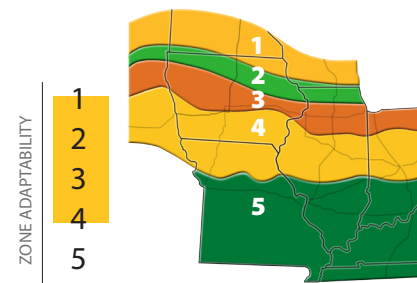

### CONTINUOUS CORN MANAGEMENT

- Monitor for foliar diseases and consider a fungicide application as warranted.
- Good choice for fields with a history of Goss' wilt.

LEGEND: E = early for maturity, A = average for maturity, L = late for maturity; M = medium, MS = medium short, MT = medium tall, T = tall; H = high, MH = medium high, ML = medium low; F = flex, SF = semi-flex, D = determinate, SD = semi-determinate. Numerical ratings are based on comparisons among Wyffels hybrids of like maturity where 1 = Low, 5 = Avg, and 9 = High expressions of a trait.

### PLACEMENT / MANAGEMENT

Push populations for maximum yield from this semi-flex ear hybrid. Good north to south movement. Solid choice for continuous corn. Good late harvest option.

### SOIL ADAPTABILITY

RATING	SOIL CATEGORY
VG	<b>LIGHT SOILS</b> – LOW CEC (<10); OM <1.5%; low water-holding capacity; non-irrigated sand; timber soils; marginal productivity; drought prone.
E	<b>MEDIUM SOILS</b> – CEC 11–18; OM 1.5–3.5%; well-drained; silt loam; high productivity.
E	<b>DARK SOILS</b> – HIGH CEC (>18); OM >3.5%; well-drained; dark colored soils.
E	<b>POORLY-DRAINED</b> – Soils that have the potential to remain saturated for prolonged periods; side hill seeps; gumbo; muck.

### GEOGRAPHIC ZONE ADAPTABILITY